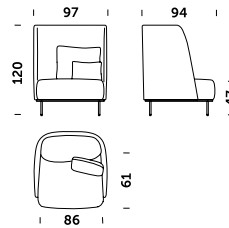

Backrest: polyurethane foam

Backrest cushion: silicone ball, core made of polyurethane foam (Attention! Backrest cushions require regular fluffing up to restore their original look)

Base: 4-pointed tubular steel base, plastic glides for hard or soft floor – please indicate your preferred choice in the order

armchair mid backrest

armchair high backrest

sofa 2 mid backrest

sofa 2 high backrest

footstool 75 x 50

footstool 94 x 50