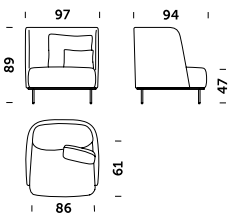

Backrest: polyurethane foam

Backrest cushion: silicone ball, core made of polyurethane foam (Attention! Backrest cushions require regular fluffing up to restore their original look)

Base: 4-pointed tubular steel base, plastic glides for hard or soft floor – please indicate your preferred choice in the order

armchair mid backrest

armchair high backrest

sofa 2 mid backrest

sofa 2 high backrest

footstool 75 x 50

footstool 94 x 50