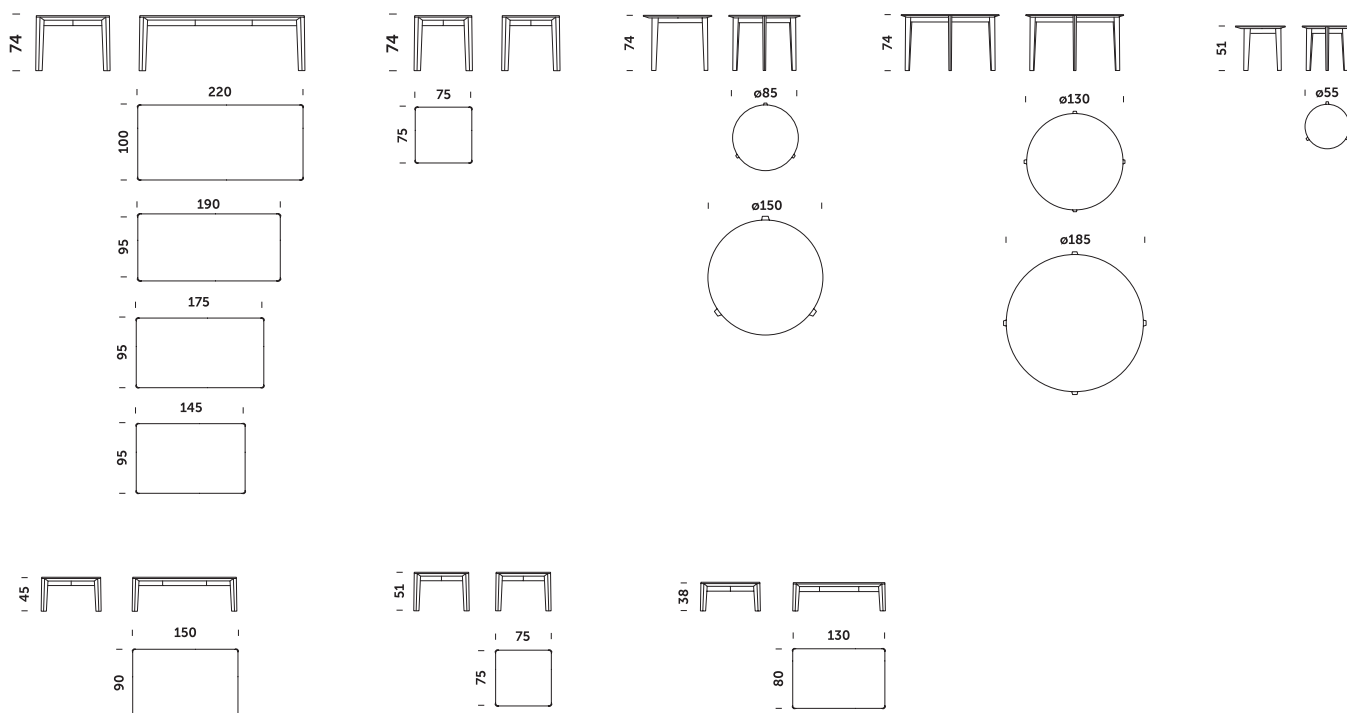

*high gloss version available at 30% additional charge

Opis	Dimensions (cm)
Rectangular	220 x 100 x 74h
Rectangular	190 x 95 x 74h
Rectangular	175 x 95 x 74h
Rectangular	145 x 95 x 74h
Square	75 x 75 x 74h
Round	ø 55 x 51h
Round	ø 85 x 74h
Round	ø 130 x 74h
Round	ø 150 x 74h
Round	ø 185 x 74h
Bench	75 x 75 x 51h
Bench	130 x 80 x 38h
Bench	150 x 90 x 45h