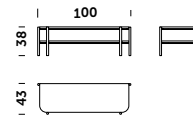

100 x 43 x 38h

- base + top: semi matt oak natural veneer, coated
- base + top: semi matt oak veneer, coated in 20 standard RAL colors
- base + top: semi matt MDF, coated in 20 standard RAL colors with quartz dust
- base + top: laminate