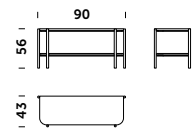

90 x 43 x 56h

- base + top: semi matt oak natural veneer, coated
- base + top: semi matt oak veneer, coated in 20 standard RAL colors
- base + top: semi matt MDF, coated in 20 standard RAL colors with quartz dust
- base + top: laminate