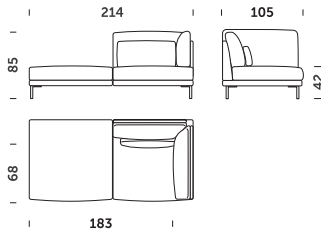

Dimensions

76 x 31 cm (sofa)

66 x 31 cm (fotel)

60 x 31 cm (sofa narożna)

Additional loose cushions – compact version

Dimensions

66 x 31 cm (sofa)

56 x 31 cm (fotel)

50 x 31 cm (sofa narożna)

Selected configurations of Classic modules:

CLASSIC – DEEP VERSION

Sofa 2 – module AD – deep version

Sofa 2 L/R – module AD1 – deep version

Sofa 2 N L/R – module AD2 – deep version

Sofa 2 without armrests – module AD3 – deep version

Sofa 2 N L/R without armrest – module AD4 – deep version

Sofa 2 N L/R without backrest – module AD5 – deep version (module available only for the deep version)