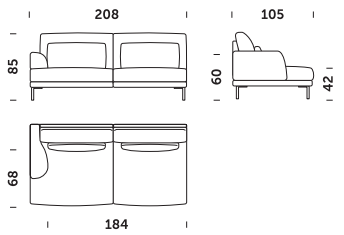

Dimensions

76 x 31 cm (sofa)

66 x 31 cm (fotel)

60 x 31 cm (sofa narożna)

Additional loose cushions – compact version

Dimensions

66 x 31 cm (sofa)

56 x 31 cm (fotel)

50 x 31 cm (sofa narożna)

Selected configurations of Classic modules:

CLASSIC – DEEP VERSION

Sofa 2 – module AD – deep version

Sofa 2 L/R – module AD1 – deep version

Sofa 2 N L/R – module AD2 – deep version