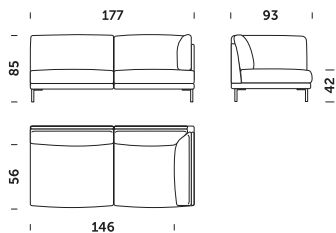

Dimensions

76 x 31 cm (sofa)

66 x 31 cm (fotel)

60 x 31 cm (sofa narożna)

Additional loose cushions – compact version

Dimensions

66 x 31 cm (sofa)

56 x 31 cm (fotel)

Armchair – module CD – deep version

Armchair L/R – module CD1 – deep version

Armchair without armrests – module CD2 – deep version

Footstool – module DD – deep version

Footstool – module DD1 – deep version

CLASSIC – COMPACT VERSION

Sofa 2 – module AC – compact version

Sofa 2 L/R – module AC1 – compact version

Sofa 2 N L/R – module AC2 – compact version

Sofa 2 without armrests – module AC3 – compact version

Sofa 2 N L/R without armrest – module AC4 – compact version

Armchair – module CC – compact version

Armchair – module CC1 – compact version

Armchair – module CC2 – compact version

Footstool – module DC – compact version

CHAISE LONGUES – FIT FOR BOTH CLASSIC VERSIONS: DEEP AND COMPACT