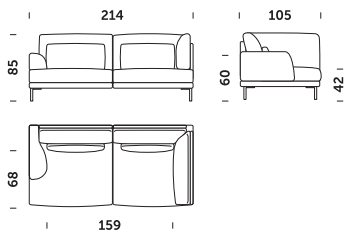

Dimensions

76 x 31 cm (sofa)

66 x 31 cm (fotel)

60 x 31 cm (sofa narożna)

Additional loose cushions – compact version

Dimensions

66 x 31 cm (sofa)

56 x 31 cm (fotel)

50 x 31 cm (sofa narożna)

Selected configurations of Classic modules:

CLASSIC – DEEP VERSION

Sofa 2 – module AD – deep version

Sofa 2 L/R – module AD1 – deep version

Sofa 2 N L/R – module AD2 – deep version

Sofa 2 without armrests – module AD3 – deep version

Sofa 2 N L/R without armrest – module AD4 – deep version

Sofa 2 N L/R without backrest – module AD5 – deep version (module available only for the deep version)