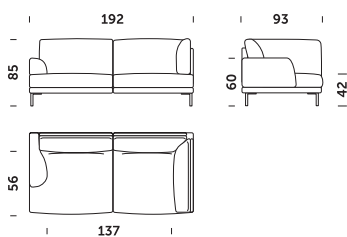

Dimensions

76 x 31 cm (sofa)

66 x 31 cm (fotel)

60 x 31 cm (sofa narożna)

Additional loose cushions – compact version

Dimensions

66 x 31 cm (sofa)

56 x 31 cm (fotel)

CLASSIC – COMPACT VERSION

Sofa 2 – module AC – compact version

Sofa 2 L/R – module AC1 – compact version

Sofa 2 N L/R – module AC2 – compact version

Sofa 2 without armrests – module AC3 – compact version

Sofa 2 N L/R without armrest – module AC4 – compact version

Armchair – module CC – compact version

Armchair – module CC1 – compact version

Armchair – module CC2 – compact version

Footstool – module DC – compact version

CHAISE LONGUES – FIT FOR BOTH CLASSIC VERSIONS: DEEP AND COMPACT