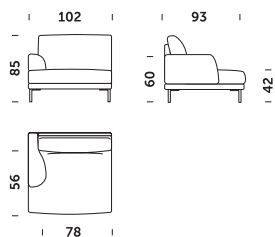

Armchair – module CD – deep version

Armchair L/R – module CD1 – deep version

Armchair without armrests – module CD2 – deep version

Footstool – module DD – deep version

Footstool – module DD1 – deep version

CLASSIC – COMPACT VERSION

Sofa 2 – module AC – compact version

Sofa 2 L/R – module AC1 – compact version

Sofa 2 N L/R – module AC2 – compact version

Sofa 2 without armrests – module AC3 – compact version

Sofa 2 N L/R without armrest – module AC4 – compact version

Armchair – module CC – compact version

Armchair – module CC1 – compact version

Armchair – module CC2 – compact version

Footstool – module DC – compact version

CHAISE LONGUES – FIT FOR BOTH CLASSIC VERSIONS: DEEP AND COMPACT