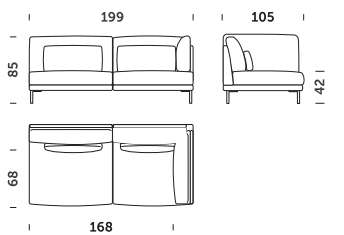

Dimensions

76 x 31 cm (sofa)

66 x 31 cm (fotel)

60 x 31 cm (sofa narożna)

Additional loose cushions – compact version

Dimensions

66 x 31 cm (sofa)

56 x 31 cm (fotel)

50 x 31 cm (sofa narożna)

Selected configurations of Classic modules:

CLASSIC – DEEP VERSION

Sofa 2 – module AD – deep version

Sofa 2 L/R – module AD1 – deep version

Sofa 2 N L/R – module AD2 – deep version

Sofa 2 without armrests – module AD3 – deep version

Sofa 2 N L/R without armrest – module AD4 – deep version

Sofa 2 N L/R without backrest – module AD5 – deep version (module available only for the deep version)