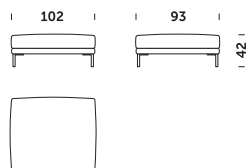

Armchair – module CC – compact version

Armchair – module CC1 – compact version

Armchair – module CC2 – compact version

Footstool – module DC – compact version

CHAISE LONGUES – FIT FOR BOTH CLASSIC VERSIONS: DEEP AND COMPACT

Chaise longue 195 x 110 L/R – module B1

Chaise longue 150 x 110 L/R – module B2