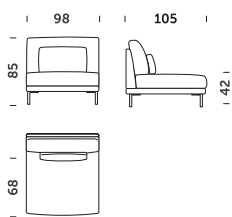

Dimensions

76 x 31 cm (sofa)

66 x 31 cm (fotel)

60 x 31 cm (sofa narożna)

Additional loose cushions – compact version

Dimensions

66 x 31 cm (sofa)

56 x 31 cm (fotel)

Sofa 2 without armrests – module AD3 – deep version

Sofa 2 N L/R without armrest – module AD4 – deep version

Sofa 2 N L/R without backrest – module AD5 – deep version (module available only for the deep version)

Armchair – module CD – deep version

Armchair L/R – module CD1 – deep version

Armchair without armrests – module CD2 – deep version

Footstool – module DD – deep version

Footstool – module DD1 – deep version