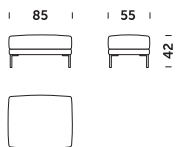

Sofa 2 without armrests – module AD3 – deep version

Sofa 2 N L/R without armrest – module AD4 – deep version

Sofa 2 N L/R without backrest – module AD5 – deep version (module available only for the deep version)

Armchair – module CD – deep version

Armchair L/R – module CD1 – deep version

Armchair without armrests – module CD2 – deep version

Footstool – module DD – deep version

Footstool – module DD1 – deep version