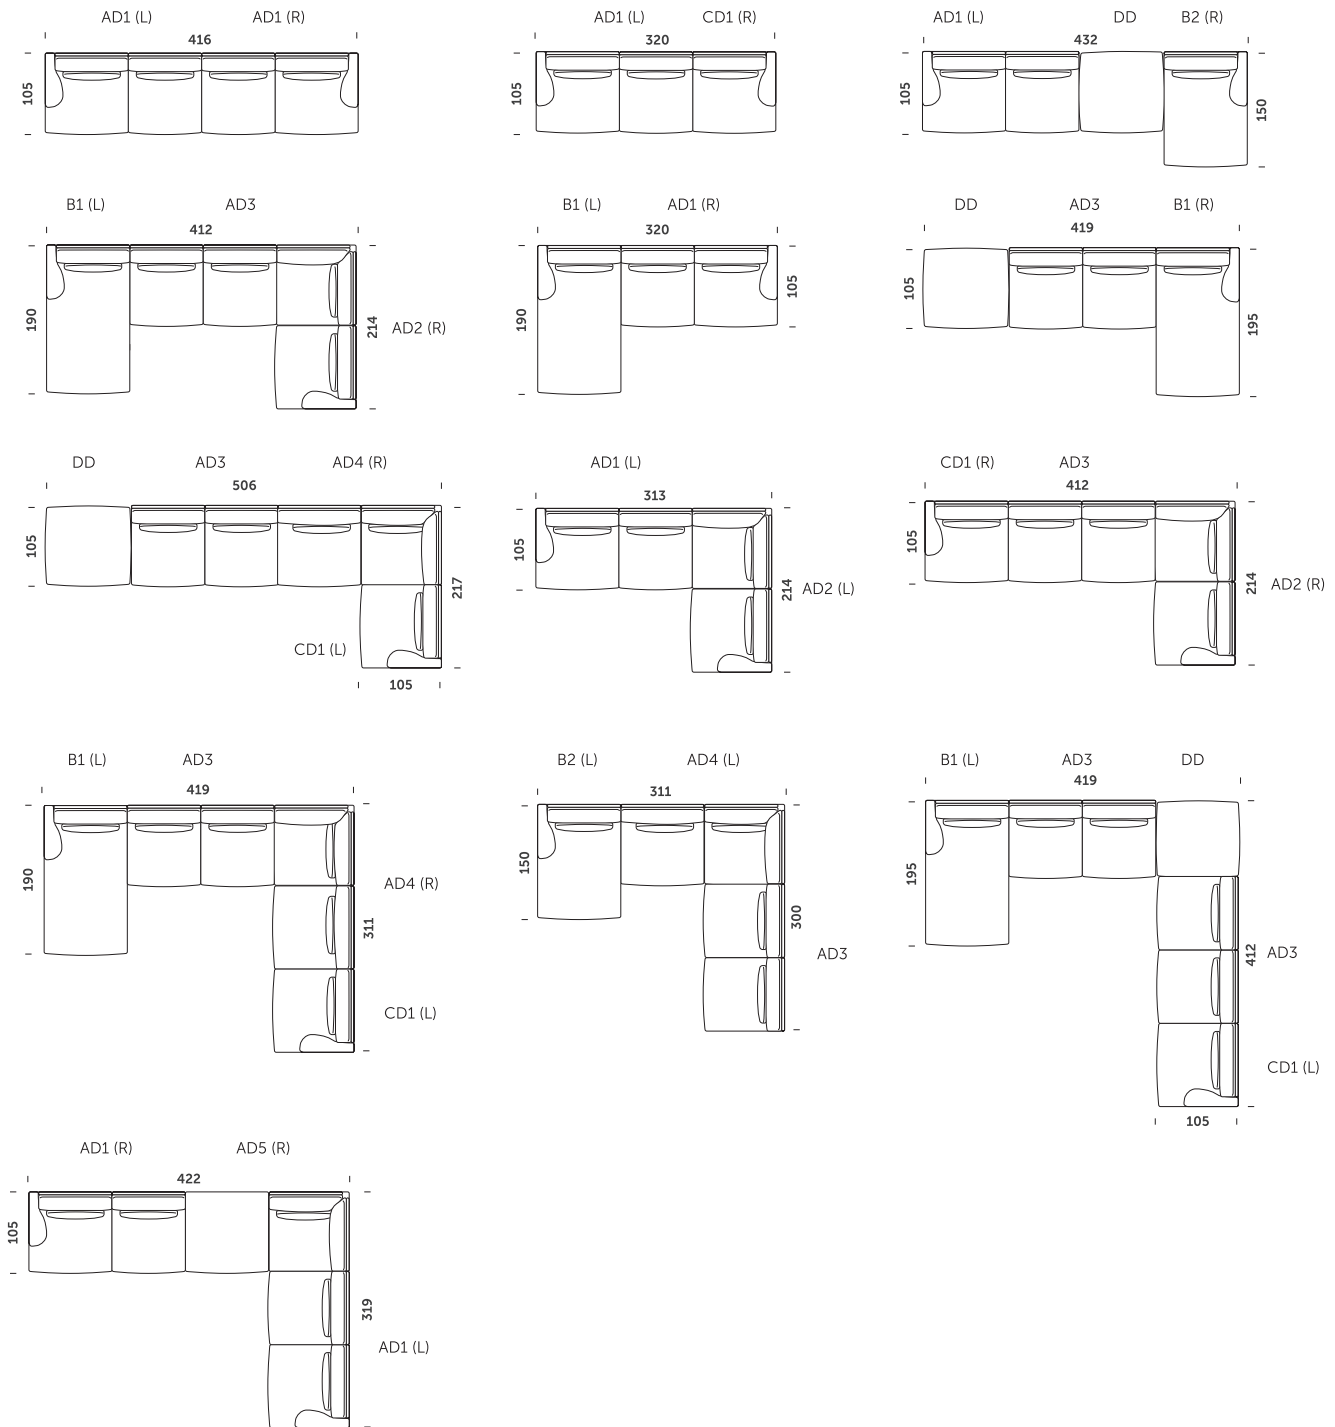

Dimensions

76 x 31 cm (sofa)

66 x 31 cm (fotel)

60 x 31 cm (sofa narożna)

Additional loose cushions – compact version

Dimensions

66 x 31 cm (sofa)

56 x 31 cm (fotel)

50 x 31 cm (sofa narożna)

Selected configurations of Classic modules:

CLASSIC – DEEP VERSION

Sofa 2 – module AD – deep version

Sofa 2 L/R – module AD1 – deep version

Sofa 2 N L/R – module AD2 – deep version