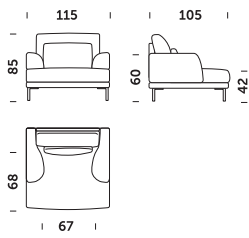

Dimensions

76 x 31 cm (sofa)

66 x 31 cm (fotel)

60 x 31 cm (sofa narożna)

Additional loose cushions – compact version

Dimensions

66 x 31 cm (sofa)

56 x 31 cm (fotel)

50 x 31 cm (sofa narożna)

Selected configurations of Classic modules:

CLASSIC – DEEP VERSION

Sofa 2 – module AD – deep version

Sofa 2 L/R – module AD1 – deep version

Sofa 2 N L/R – module AD2 – deep version

Sofa 2 without armrests – module AD3 – deep version

Sofa 2 N L/R without armrest – module AD4 – deep version

Sofa 2 N L/R without backrest – module AD5 – deep version (module available only for the deep version)

Armchair – module CD – deep version

Armchair L/R – module CD1 – deep version

Armchair without armrests – module CD2 – deep version

Footstool – module DD – deep version

Footstool – module DD1 – deep version