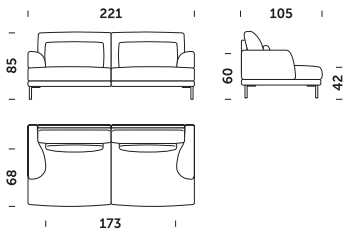

Dimensions

76 x 31 cm (sofa)

66 x 31 cm (fotel)

60 x 31 cm (sofa narożna)

Additional loose cushions – compact version

Dimensions

66 x 31 cm (sofa)

56 x 31 cm (fotel)

50 x 31 cm (sofa narożna)

Selected configurations of Classic modules:

CLASSIC – DEEP VERSION

Sofa 2 – module AD – deep version

Sofa 2 L/R – module AD1 – deep version

Sofa 2 N L/R – module AD2 – deep version

Sofa 2 without armrests – module AD3 – deep version

Sofa 2 N L/R without armrest – module AD4 – deep version

Sofa 2 N L/R without backrest – module AD5 – deep version (module available only for the deep version)