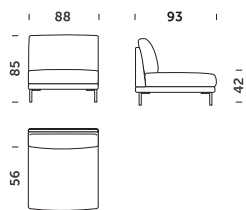

Armchair – module CD – deep version

Armchair L/R – module CD1 – deep version

Armchair without armrests – module CD2 – deep version

Footstool – module DD – deep version

Footstool – module DD1 – deep version

CLASSIC – COMPACT VERSION

Sofa 2 – module AC – compact version

Sofa 2 L/R – module AC1 – compact version

Sofa 2 N L/R – module AC2 – compact version

Sofa 2 without armrests – module AC3 – compact version

Sofa 2 N L/R without armrest – module AC4 – compact version

Armchair – module CC – compact version

Armchair – module CC1 – compact version

Armchair – module CC2 – compact version

Footstool – module DC – compact version

CHAISE LONGUES – FIT FOR BOTH CLASSIC VERSIONS: DEEP AND COMPACT