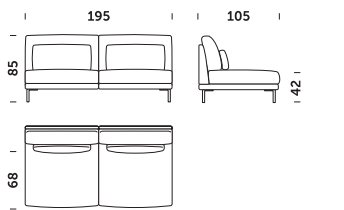

Dimensions

76 x 31 cm (sofa)

66 x 31 cm (fotel)

60 x 31 cm (sofa narożna)

Additional loose cushions – compact version

Dimensions

66 x 31 cm (sofa)

56 x 31 cm (fotel)

50 x 31 cm (sofa narożna)

Selected configurations of Classic modules:

CLASSIC – DEEP VERSION

Sofa 2 – module AD – deep version

Sofa 2 L/R – module AD1 – deep version

Sofa 2 N L/R – module AD2 – deep version

Sofa 2 without armrests – module AD3 – deep version

Sofa 2 N L/R without armrest – module AD4 – deep version

Sofa 2 N L/R without backrest – module AD5 – deep version (module available only for the deep version)