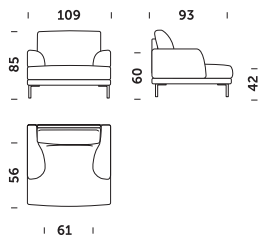

Armchair – module CD – deep version

Armchair L/R – module CD1 – deep version

Armchair without armrests – module CD2 – deep version

Footstool – module DD – deep version

Footstool – module DD1 – deep version

CLASSIC – COMPACT VERSION

Sofa 2 – module AC – compact version

Sofa 2 L/R – module AC1 – compact version

Sofa 2 N L/R – module AC2 – compact version

Sofa 2 without armrests – module AC3 – compact version

Sofa 2 N L/R without armrest – module AC4 – compact version

Armchair – module CC – compact version

Armchair – module CC1 – compact version

Armchair – module CC2 – compact version

Footstool – module DC – compact version

CHAISE LONGUES – FIT FOR BOTH CLASSIC VERSIONS: DEEP AND COMPACT