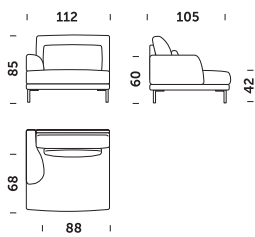

Armchair L/R – module CD1 – deep version