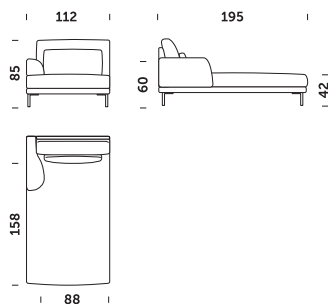

CLASSIC – COMPACT VERSION

Sofa 2 – module AC – compact version

Sofa 2 L/R – module AC1 – compact version

Sofa 2 N L/R – module AC2 – compact version

Sofa 2 without armrests – module AC3 – compact version

Sofa 2 N L/R without armrest – module AC4 – compact version

Armchair – module CC – compact version

Armchair – module CC1 – compact version

Armchair – module CC2 – compact version

Footstool – module DC – compact version

CHAISE LONGUES – FIT FOR BOTH CLASSIC VERSIONS: DEEP AND COMPACT

Chaise longue 195 x 110 L/R – module B1

Chaise longue 150 x 110 L/R – module B2