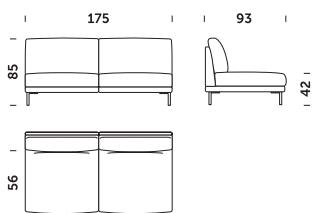

Armchair – module CD – deep version

Armchair L/R – module CD1 – deep version

Armchair without armrests – module CD2 – deep version

Footstool – module DD – deep version

Footstool – module DD1 – deep version

CLASSIC – COMPACT VERSION

Sofa 2 – module AC – compact version

Sofa 2 L/R – module AC1 – compact version

Sofa 2 N L/R – module AC2 – compact version

Sofa 2 without armrests – module AC3 – compact version

Sofa 2 N L/R without armrest – module AC4 – compact version

Armchair – module CC – compact version

Armchair – module CC1 – compact version

Armchair – module CC2 – compact version

Footstool – module DC – compact version

CHAISE LONGUES – FIT FOR BOTH CLASSIC VERSIONS: DEEP AND COMPACT