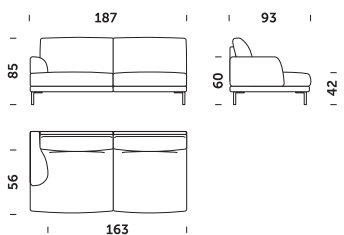

Sofa 2 L/R – module AC1 – compact version