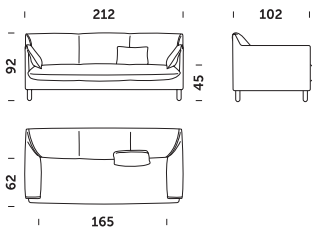

Sofa 3 open body on legs