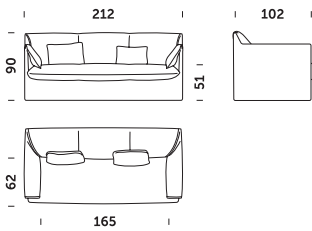

- in the unfoldable version, mattress hidden inside the sofa is 10 cm high after folding

Loose cushions:

- 52 x 33 cm; sofas come with two cushions as standard; armchairs – with one
- decorative stitching colour selection available

Group	Type
A	super matt: natural oak
B	semi matt: brown oak, black oak matt: oak in RAL colours

Additional loose cushions

Dimensions

32 x 55 cm

Comforty reserves the right to temporary limitation or withdrawal of any product from the price list without giving any notice or reason. We reserve the right to change price or technical parameters of our products. The overall dimensions of products may differ +/- 1cm, subject to a choice of upholstery. The price list is not a firm offer according to article 66, §1 of Polish Civil Code. Retail price in Euro, EXW- Nowe Skalmierzyce, Poland.

Boo sofa unfolding method:

Sofa 3 covered body

Sofa 3 open body on legs

Armchair 124 cm covered body

Armchair 105 cm covered body

Armchair 105 open body on wooden legs

Unfoldable sofa 3 covered body

Unfoldable sofa 2 covered body