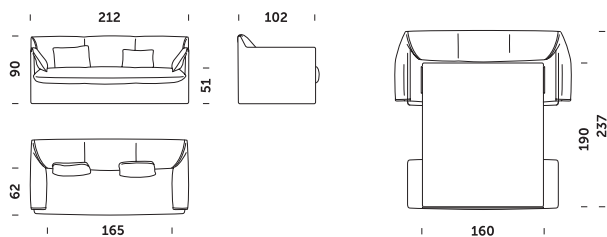

Group	Type
A	super matt: natural oak
B	semi matt: brown oak, black oak matt: oak in RAL colours

Additional loose cushions

Dimensions

32 x 55 cm

Comforty reserves the right to temporary limitation or withdrawal of any product from the price list without giving any notice or reason. We reserve the right to change price or technical parameters of our products. The overall dimensions of products may differ +/- 1cm, subject to a choice of upholstery. The price list is not a firm offer according to article 66, §1 of Polish Civil Code. Retail price in Euro, EXW- Nowe Skalmierzyce, Poland.

Boo sofa unfolding method:

Sofa 3 covered body

Sofa 3 open body on legs

Armchair 124 cm covered body

Armchair 105 cm covered body

Armchair 105 open body on wooden legs

Unfoldable sofa 3 covered body

Unfoldable sofa 2 covered body

Unfoldable armchair 124 cm covered body