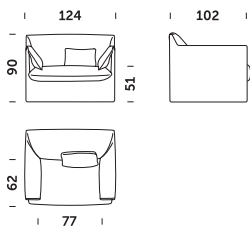

- in the unfoldable version, mattress hidden inside the sofa is 10 cm high after folding

Loose cushions:

- 52 x 33 cm; sofas come with two cushions as standard; armchairs – with one
- decorative stitching colour selection available

Group	Type
A	super matt: natural oak
B	semi matt: brown oak, black oak matt: oak in RAL colours

Additional loose cushions

Dimensions

32 x 55 cm

Comforty reserves the right to temporary limitation or withdrawal of any product from the price list without giving any notice or reason. We reserve the right to change price or technical parameters of our products. The overall dimensions of products may differ +/- 1cm, subject to a choice of upholstery. The price list is not a firm offer according to article 66, §1 of Polish Civil Code. Retail price in Euro, EXW- Nowe Skalmierzyce, Poland.

Boo sofa unfolding method:

Sofa 3 covered body

Sofa 3 open body on legs

Armchair 124 cm covered body

Armchair 105 cm covered body

Armchair 105 open body on wooden legs

Unfoldable sofa 3 covered body

Unfoldable sofa 2 covered body

Unfoldable armchair 124 cm covered body