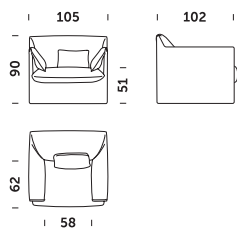

Group	Type
A	super matt: natural oak
B	semi matt: brown oak, black oak matt: oak in RAL colours

Additional loose cushions

Dimensions

32 x 55 cm

Comforty reserves the right to temporary limitation or withdrawal of any product from the price list without giving any notice or reason. We reserve the right to change price or technical parameters of our products. The overall dimensions of products may differ +/- 1cm, subject to a choice of upholstery. The price list is not a firm offer according to article 66, §1 of Polish Civil Code. Retail price in Euro, EXW- Nowe Skalmierzyce, Poland.

Boo sofa unfolding method:

Sofa 3 covered body

Sofa 3 open body on legs

Armchair 124 cm covered body

Armchair 105 cm covered body

Armchair 105 open body on wooden legs

Unfoldable sofa 3 covered body

Unfoldable sofa 2 covered body

Unfoldable armchair 124 cm covered body