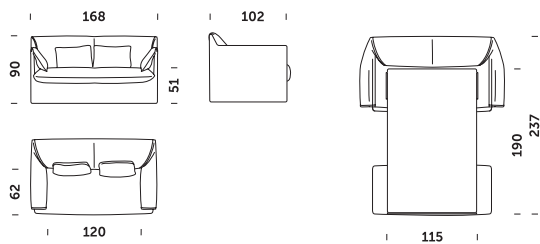

- in the unfoldable version, mattress hidden inside the sofa is 10 cm high after folding

Loose cushions:

- 52 x 33 cm; sofas come with two cushions as standard; armchairs – with one
- decorative stitching colour selection available

Group	Type
A	super matt: natural oak
B	semi matt: brown oak, black oak matt: oak in RAL colours

Additional loose cushions

Dimensions

32 x 55 cm

Comforty reserves the right to temporary limitation or withdrawal of any product from the price list without giving any notice or reason. We reserve the right to change price or technical parameters of our products. The overall dimensions of products may differ +/- 1cm, subject to a choice of upholstery. The price list is not a firm offer according to article 66, §1 of Polish Civil Code. Retail price in Euro, EXW- Nowe Skalmierzyce, Poland.

Boo sofa unfolding method:

Sofa 3 covered body

Sofa 3 open body on legs

Armchair 124 cm covered body

Armchair 105 cm covered body

Armchair 105 open body on wooden legs

Unfoldable sofa 3 covered body

Unfoldable sofa 2 covered body

Unfoldable armchair 124 cm covered body