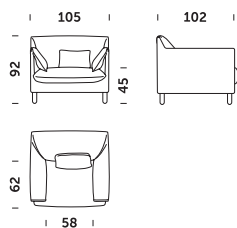

- in the unfoldable version, mattress hidden inside the sofa is 10 cm high after folding

Loose cushions:

- 52 x 33 cm; sofas come with two cushions as standard; armchairs – with one
- decorative stitching colour selection available

Group	Type
A	super matt: natural oak
B	semi matt: brown oak, black oak matt: oak in RAL colours

Additional loose cushions

Dimensions

32 x 55 cm

Comforty reserves the right to temporary limitation or withdrawal of any product from the price list without giving any notice or reason. We reserve the right to change price or technical parameters of our products. The overall dimensions of products may differ +/- 1cm, subject to a choice of upholstery. The price list is not a firm offer according to article 66, §1 of Polish Civil Code. Retail price in Euro, EXW- Nowe Skalmierzyce, Poland.

Boo sofa unfolding method:

Sofa 3 covered body

Sofa 3 open body on legs

Armchair 124 cm covered body

Armchair 105 cm covered body

Armchair 105 open body on wooden legs

Unfoldable sofa 3 covered body

Unfoldable sofa 2 covered body

Unfoldable armchair 124 cm covered body