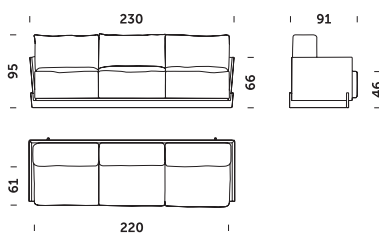

Soft *design Tomek Rygalik, 2011*

Use: sofa for home interiors

Structure: plywood frame with natural varnished veneer, standard wooden surface finishing types available: straight-grained oak natural veneer, varnished

Optional, at additional charge: Comforty veneer collection colours.

Seat: plywood elements covered with high-resilience foam, down, silicone ball and polyester fibre filling

Backrest: high-resilience foam, down and polyester fibre filling

Attention! Seat and backrest cushions require regular fluffing up to restore their original look

Loose cushions: down and silicone balls filling available at additional charge

Cushions are not included in the price of the product

Our selection of finishings and fabrics is available from www.comforty.pl/probnik.
Comforty showrooms and our authorised representatives.

Additional loose cushions

Dimensions

43 x 43 cm kedra

34 x 34 cm

Additional finishing types available (not subject to discount) – sofa:

Group	Type
B	semi matt: brown oak, black oak, American walnut matt: RAL colour super matt: natural oak

Sofa 3