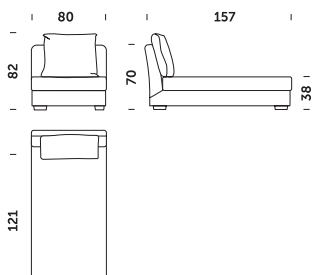

Dimensions

50 x 50 cm

Additional cover

Dimensions

S 3

S 2 5

S 2

S 3 without armrest

S 3 S 3 with one armrest L/R

S 2.5 S 3 with one armrest L/R

S 3 with one armrest L/R S 3 with one armrest L/R

S 2.5 with one armrest L/R

S 3 with one armrest L/R

S 2.5 with one armrest L/R

S 3 with one armrest L/R

S 2.5 with one armrest L/R

S 3 with one armrest L/R

Sofa 3

Sofa 2.5

Sofa 2

Sofa 3 with one armrest L/R

Sofa 2.5 with one armrest L/R

Sofa 2 with one armrest L/R

Chaise longue

Footstool 70 x 70

Footstool 90 x 70

Footstool 90 x 90

Footstool 150 x 90