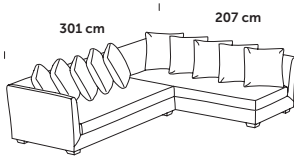

Dimensions

50 x 50 cm

Additional cover

Dimensions

S 3

S 2 5

S 2

S 3 without armrest

S 2 5 without armrest

S 2 without armrest

SZ

P 150 x 90

P 90 x 90

P 70 x 90

P 70 x 70

Selected configurations:

S 2.5 with one armrest L/R S 2 with one armrest L/R

S 3 with one armrest L/R S 2 with one armrest L/R

S 2.5 with one armrest L/R S 3

S 2.5 with one armrest L/R S 2.5 with one armrest L/R

S 2.5 with one armrest L/R S 3 with one armrest L/R

S 3 S 3 with one armrest L/R

S 2.5 S 3 with one armrest L/R

S 3 with one armrest L/R S 3 with one armrest L/R

S 2.5 with one armrest L/R

S 3 with one armrest L/R

S 2.5 with one armrest L/R

S 3 with one armrest L/R