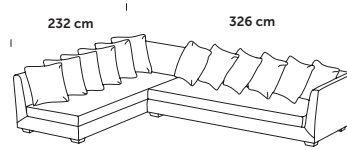

Dimensions

50 x 50 cm

Additional cover

Dimensions

S 3

S 2 5

S 2

S 3 without armrest

S 2 5 without armrest

S 2 without armrest

SZ

P 150 x 90

P 90 x 90

P 70 x 90

P 70 x 70

Selected configurations:

S 2.5 with one armrest L/R S 2 with one armrest L/R

S 3 with one armrest L/R S 2 with one armrest L/R

S 2.5 with one armrest L/R S 3

S 2.5 with one armrest L/R S 2.5 with one armrest L/R

S 2.5 with one armrest L/R S 3 with one armrest L/R

S 3 S 3 with one armrest L/R

S 2.5 S 3 with one armrest L/R

S 3 with one armrest L/R S 3 with one armrest L/R

S 2.5 with one armrest L/R

S 3 with one armrest L/R

S 2.5 with one armrest L/R

S 3 with one armrest L/R