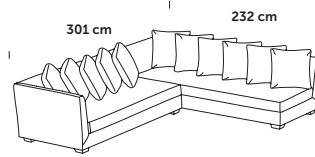

Dimensions

50 x 50 cm

Additional cover

Dimensions

S 3

S 2 5

S 2

S 3 without armrest

S 2 5 without armrest

S 2 without armrest

SZ

P 150 x 90

P 90 x 90

P 70 x 90

P 70 x 70

Selected configurations:

S 2.5 with one armrest L/R S 2 with one armrest L/R

S 3 with one armrest L/R S 2 with one armrest L/R

S 2.5 with one armrest L/R S 3

S 2.5 with one armrest L/R S 2.5 with one armrest L/R

S 2.5 with one armrest L/R S 3 with one armrest L/R

S 3 S 3 with one armrest L/R

S 2.5 S 3 with one armrest L/R

S 3 with one armrest L/R S 3 with one armrest L/R

S 2.5 with one armrest L/R

S 3 with one armrest L/R

S 2.5 with one armrest L/R

S 3 with one armrest L/R