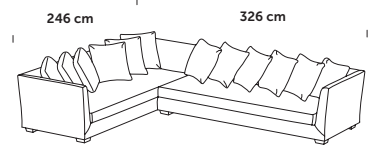

Dimensions

50 x 50 cm

Additional cover

Dimensions

S 3

S 2 5

S 2

S 3 without armrest

S 2 5 without armrest

S 2 without armrest

SZ

P 150 x 90

P 90 x 90

P 70 x 90

P 70 x 70

Selected configurations:

S 2.5 with one armrest L/R S 2 with one armrest L/R

S 3 with one armrest L/R S 2 with one armrest L/R

S 2.5 with one armrest L/R S 3

S 2.5 with one armrest L/R S 2.5 with one armrest L/R

S 2.5 with one armrest L/R S 3 with one armrest L/R

S 3 S 3 with one armrest L/R

S 2.5 S 3 with one armrest L/R

S 3 with one armrest L/R S 3 with one armrest L/R

S 2.5 with one armrest L/R

S 3 with one armrest L/R

S 2.5 with one armrest L/R

S 3 with one armrest L/R