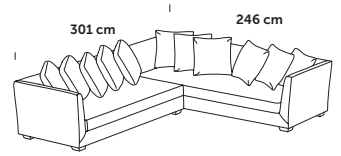

Dimensions

50 x 50 cm

Additional cover

Dimensions

S 3

S 2 5

S 2

S 3 without armrest

S 2 5 without armrest

S 2 without armrest

SZ

P 150 x 90

P 90 x 90

P 70 x 90

P 70 x 70

Selected configurations:

S 2.5 with one armrest L/R S 2 with one armrest L/R

S 3 with one armrest L/R S 2 with one armrest L/R

S 2.5 with one armrest L/R S 3

S 2.5 with one armrest L/R S 2.5 with one armrest L/R

S 2.5 with one armrest L/R S 3 with one armrest L/R