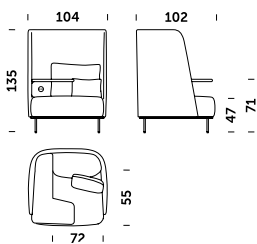

For available colors please contact Comforty or your local dealer

Loose cushion: silicone balls, core made of polyurethane foam
– one loose, small cushion included with each armchair

ADDITIONAL ACCESSORIES AVAILABLE:

Device charging ports:

– Forming Function Powerdot 16

– black, socket 230V, USB-A (2A0), USB-C (3.1 Gen) - 12W

diameter 83 mm, inner diameter: 79 mm, connection 3x1.5 mm² 1.25 m

OPTIONAL ACCESSORIES AVAILABLE (ADDITIONAL CHARGE):

– steel hanger to be placed on side panel

Inbuilt mobile device USB charging ports – Forming Function:

– USB charging ports are double. Each can serve two mobile devices

– USB charging ports are compatible with all mobile devices (iPads, notepads, notebooks, mobile phones, etc.), with the EU and CE certificate and flame retardant certificate

– 230V cable included with each module equipped with USB charging ports

– inbuilt certified power adapter included with each armchair or sofa module equipped with a USB charging port

Available finishing options:

Metal base

Steel, semi matt powder-coated in standard 20 colours from RAL palette

standard

Steel, powder-coated with the structure: copper, pearl brass, rust

Steel, powder-coated with the sand structure: Sahara Night 520, Sahara Black 501, Sahara Grey 502, Sahara Blue 504, Sahara Silver 507, Sahara Mirage 509, Sahara Shade 522, Sahara white

Work top

HPL laminate on plywood

standard

armchair high backrest