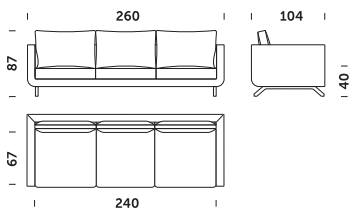

Sofa 3 freestanding

Sofa 3 L/R freestanding or connectable

Corner sofa 3\*

Corner sofa 3 L/R\*

Corner sofa 3 with one armrest L/R\*

Sofa 2.5 freestanding

Sofa 2.5 L/R freestanding or connectable

Sofa 2 freestanding

Sofa 2 L/R freestanding or connectable

Corner sofa 2\*

Corner sofa 2 L/R\*

Corner sofa 2 with one armrest L/R\*

Armchair 90

Armchair 80

\*This module is necessary to build the corner sofa

# Pesto lounge *design Tomasz Augustyniak*

Sofa 3 lounge version freestanding

Sofa 3 lounge version L/R freestanding or connectable

Corner sofa 3 lounge version\*

Corner sofa 3 L/R lounge version\*

Corner sofa 3 with one armrest L/R lounge version\*