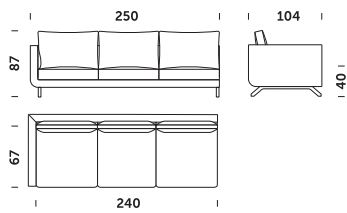

Sofa 3 freestanding

Sofa 3 L/R freestanding or connectable

Corner sofa 3\*

Corner sofa 3 L/R\*

Corner sofa 3 with one armrest L/R\*

Sofa 2.5 freestanding

Sofa 2.5 L/R freestanding or connectable

Sofa 2 freestanding

Sofa 2 L/R freestanding or connectable

Corner sofa 2\*

Corner sofa 2 L/R\*

Corner sofa 2 with one armrest L/R\*

Armchair 90

Armchair 80

\*This module is necessary to build the corner sofa

# Pesto lounge *design Tomasz Augustyniak*

Sofa 3 lounge version freestanding

Sofa 3 lounge version L/R freestanding or connectable

Corner sofa 3 lounge version\*

Corner sofa 3 L/R lounge version\*

Corner sofa 3 with one armrest L/R lounge version\*