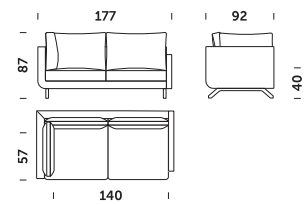

Sofa 3 freestanding

Sofa 3 L/R freestanding or connectable

Corner sofa 3\*

Corner sofa 3 L/R\*

Corner sofa 3 with one armrest L/R\*

Sofa 2.5 freestanding

Sofa 2.5 L/R freestanding or connectable

Sofa 2 freestanding

Sofa 2 L/R freestanding or connectable

Corner sofa 2\*

Corner sofa 2 L/R\*

Corner sofa 2 with one armrest L/R\*

Armchair 90

Armchair 80

\*This module is necessary to build the corner sofa

# Pesto lounge *design Tomasz Augustyniak*

Sofa 3 lounge version freestanding

Sofa 3 lounge version L/R freestanding or connectable

Corner sofa 3 lounge version\*

Corner sofa 3 L/R lounge version\*

Corner sofa 3 with one armrest L/R lounge version\*