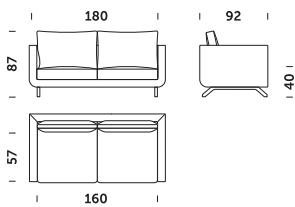

Sofa 3 freestanding

Sofa 3 L/R freestanding or connectable

Corner sofa 3\*

Corner sofa 3 L/R\*

Corner sofa 3 with one armrest L/R\*

Sofa 2.5 freestanding

Sofa 2.5 L/R freestanding or connectable

Sofa 2 freestanding

Sofa 2 L/R freestanding or connectable

Corner sofa 2\*

Corner sofa 2 L/R\*

Corner sofa 2 with one armrest L/R\*

Armchair 90

Armchair 80

\*This module is necessary to build the corner sofa

# Pesto lounge *design Tomasz Augustyniak*

Sofa 3 lounge version freestanding

Sofa 3 lounge version L/R freestanding or connectable

Corner sofa 3 lounge version\*

Corner sofa 3 L/R lounge version\*

Corner sofa 3 with one armrest L/R lounge version\*

Corner sofa 2 L/R lounge version\*

Corner sofa 2 lounge version with one armrest L/R\*

Armchair 90 lounge version

Armchair 80 lounge version

\*This module is necessary to build the corner sofa