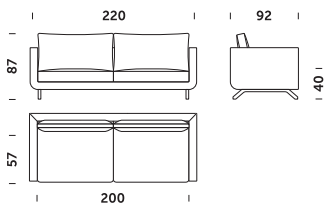

Sofa 3 freestanding

Sofa 3 L/R freestanding or connectable

Corner sofa 3\*

Corner sofa 3 L/R\*

Corner sofa 3 with one armrest L/R\*

Sofa 2.5 freestanding

Sofa 2.5 L/R freestanding or connectable

Sofa 2 freestanding

Sofa 2 L/R freestanding or connectable

Corner sofa 2\*

Corner sofa 2 L/R\*

Corner sofa 2 with one armrest L/R\*

Armchair 90

Armchair 80

\*This module is necessary to build the corner sofa

# Pesto lounge *design Tomasz Augustyniak*

Sofa 3 lounge version freestanding

Sofa 3 lounge version L/R freestanding or connectable

Corner sofa 3 lounge version\*

Corner sofa 3 L/R lounge version\*

Corner sofa 3 with one armrest L/R lounge version\*