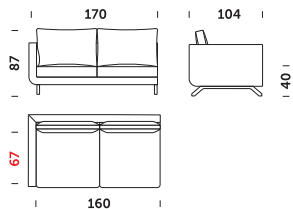

# Pesto lounge *design Tomasz Augustyniak*

Sofa 3 lounge version freestanding

Sofa 3 lounge version L/R freestanding or connectable

Corner sofa 3 lounge version\*

Corner sofa 3 L/R lounge version\*

Corner sofa 3 with one armrest L/R lounge version\*

Sofa 2.5 lounge version freestanding

Sofa 2.5 L/R lounge version freestanding or connectable

Sofa 2 lounge version freestanding

Sofa 2 L/R lounge version freestanding or connectable

Corner sofa 2 lounge version\*

Corner sofa 2 L/R lounge version\*

Corner sofa 2 lounge version with one armrest L/R\*

Armchair 90 lounge version

Armchair 80 lounge version

\*This module is necessary to build the corner sofa