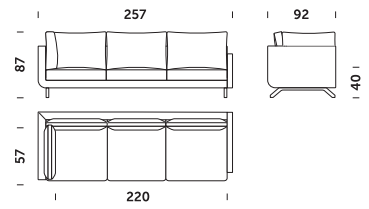

Sofa 3 freestanding

Sofa 3 L/R freestanding or connectable

Corner sofa 3\*

Corner sofa 3 L/R\*

Corner sofa 3 with one armrest L/R\*

Sofa 2.5 freestanding

Sofa 2.5 L/R freestanding or connectable

Sofa 2 freestanding

Sofa 2 L/R freestanding or connectable

Corner sofa 2\*

Corner sofa 2 L/R\*

Corner sofa 2 with one armrest L/R\*

Armchair 90

Armchair 80

\*This module is necessary to build the corner sofa

# Pesto lounge *design Tomasz Augustyniak*

Sofa 3 lounge version freestanding

Sofa 3 lounge version L/R freestanding or connectable

Corner sofa 3 lounge version\*

Corner sofa 3 L/R lounge version\*

Corner sofa 3 with one armrest L/R lounge version\*