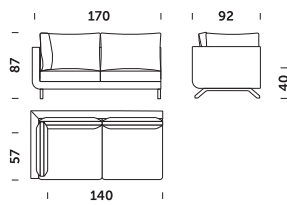

Sofa 3 freestanding

Sofa 3 L/R freestanding or connectable

Corner sofa 3\*

Corner sofa 3 L/R\*

Corner sofa 3 with one armrest L/R\*

Sofa 2.5 freestanding

Sofa 2.5 L/R freestanding or connectable

Sofa 2 freestanding

Sofa 2 L/R freestanding or connectable

Corner sofa 2\*

Corner sofa 2 L/R\*

Corner sofa 2 with one armrest L/R\*

Armchair 90

Armchair 80

\*This module is necessary to build the corner sofa

# Pesto lounge *design Tomasz Augustyniak*

Sofa 3 lounge version freestanding

Sofa 3 lounge version L/R freestanding or connectable

Corner sofa 3 lounge version\*

Corner sofa 3 L/R lounge version\*

Corner sofa 3 with one armrest L/R lounge version\*

Corner sofa 2 L/R lounge version\*

Corner sofa 2 lounge version with one armrest L/R\*

Armchair 90 lounge version

Armchair 80 lounge version

\*This module is necessary to build the corner sofa