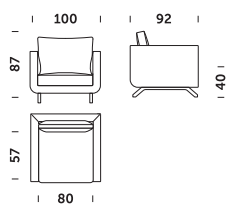

Sofa 3 freestanding

Sofa 3 L/R freestanding or connectable

Corner sofa 3\*

Corner sofa 3 L/R\*

Corner sofa 3 with one armrest L/R\*

Sofa 2.5 freestanding

Sofa 2.5 L/R freestanding or connectable

Sofa 2 freestanding

Sofa 2 L/R freestanding or connectable

Corner sofa 2\*

Corner sofa 2 L/R\*

Corner sofa 2 with one armrest L/R\*

Armchair 90

Armchair 80

\*This module is necessary to build the corner sofa

# Pesto lounge *design Tomasz Augustyniak*

Sofa 3 lounge version freestanding

Sofa 3 lounge version L/R freestanding or connectable

Corner sofa 3 lounge version\*

Corner sofa 3 L/R lounge version\*

Corner sofa 3 with one armrest L/R lounge version\*