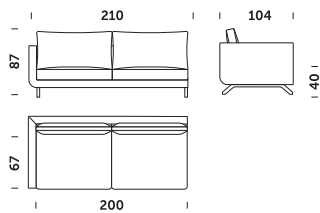

Sofa 2 L/R freestanding or connectable

Corner sofa 2\*

Corner sofa 2 L/R\*

Corner sofa 2 with one armrest L/R\*

Armchair 90

Armchair 80

\*This module is necessary to build the corner sofa

# Pesto lounge *design Tomasz Augustyniak*

Sofa 3 lounge version freestanding

Sofa 3 lounge version L/R freestanding or connectable

Corner sofa 3 lounge version\*

Corner sofa 3 L/R lounge version\*

Corner sofa 3 with one armrest L/R lounge version\*

Sofa 2.5 lounge version freestanding

Sofa 2.5 L/R lounge version freestanding or connectable

Sofa 2 lounge version freestanding

Sofa 2 L/R lounge version freestanding or connectable

Corner sofa 2 lounge version\*