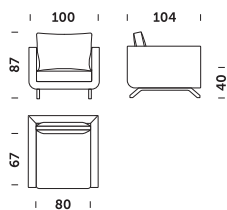

# Pesto lounge *design Tomasz Augustyniak*

Sofa 3 lounge version freestanding

Sofa 3 lounge version L/R freestanding or connectable

Corner sofa 3 lounge version\*

Corner sofa 3 L/R lounge version\*

Corner sofa 3 with one armrest L/R lounge version\*

Sofa 2.5 lounge version freestanding

Sofa 2.5 L/R lounge version freestanding or connectable

Sofa 2 lounge version freestanding

Sofa 2 L/R lounge version freestanding or connectable

Corner sofa 2 lounge version\*

Corner sofa 2 L/R lounge version\*

Corner sofa 2 lounge version with one armrest L/R\*

Armchair 90 lounge version

Armchair 80 lounge version

\*This module is necessary to build the corner sofa