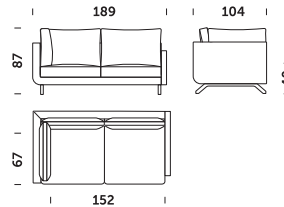

# Pesto lounge *design Tomasz Augustyniak*

Sofa 3 lounge version freestanding

Sofa 3 lounge version L/R freestanding or connectable

Corner sofa 3 lounge version\*

Corner sofa 3 L/R lounge version\*

Corner sofa 3 with one armrest L/R lounge version\*

Sofa 2.5 lounge version freestanding

Sofa 2.5 L/R lounge version freestanding or connectable

Sofa 2 lounge version freestanding

Sofa 2 L/R lounge version freestanding or connectable

Corner sofa 2 lounge version\*

Corner sofa 2 L/R lounge version\*

Corner sofa 2 lounge version with one armrest L/R\*

Armchair 90 lounge version

Armchair 80 lounge version

\*This module is necessary to build the corner sofa