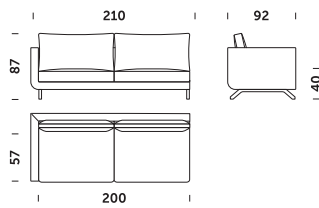

Sofa 3 freestanding

Sofa 3 L/R freestanding or connectable

Corner sofa 3\*

Corner sofa 3 L/R\*

Corner sofa 3 with one armrest L/R\*

Sofa 2.5 freestanding

Sofa 2.5 L/R freestanding or connectable

Sofa 2 freestanding

Sofa 2 L/R freestanding or connectable

Corner sofa 2\*

Corner sofa 2 L/R\*

Corner sofa 2 with one armrest L/R\*

Armchair 90

Armchair 80

\*This module is necessary to build the corner sofa

# Pesto lounge *design Tomasz Augustyniak*

Sofa 3 lounge version freestanding

Sofa 3 lounge version L/R freestanding or connectable

Corner sofa 3 lounge version\*

Corner sofa 3 L/R lounge version\*

Corner sofa 3 with one armrest L/R lounge version\*