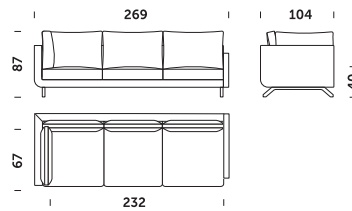

Sofa 2 L/R freestanding or connectable

Corner sofa 2\*

Corner sofa 2 L/R\*

Corner sofa 2 with one armrest L/R\*

Armchair 90

Armchair 80

\*This module is necessary to build the corner sofa

# Pesto lounge *design Tomasz Augustyniak*

Sofa 3 lounge version freestanding

Sofa 3 lounge version L/R freestanding or connectable

Corner sofa 3 lounge version\*

Corner sofa 3 L/R lounge version\*

Corner sofa 3 with one armrest L/R lounge version\*

Sofa 2.5 lounge version freestanding

Sofa 2.5 L/R lounge version freestanding or connectable

Sofa 2 lounge version freestanding

Sofa 2 L/R lounge version freestanding or connectable

Corner sofa 2 lounge version\*