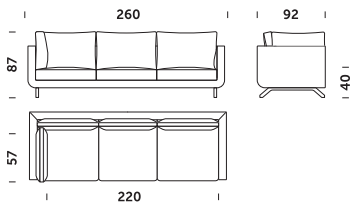

Sofa 3 freestanding

Sofa 3 L/R freestanding or connectable

Corner sofa 3\*

Corner sofa 3 L/R\*

Corner sofa 3 with one armrest L/R\*

Sofa 2.5 freestanding

Sofa 2.5 L/R freestanding or connectable

Sofa 2 freestanding

Sofa 2 L/R freestanding or connectable

Corner sofa 2\*

Corner sofa 2 L/R\*

Corner sofa 2 with one armrest L/R\*

Armchair 90

Armchair 80

\*This module is necessary to build the corner sofa

# Pesto lounge *design Tomasz Augustyniak*

Sofa 3 lounge version freestanding

Sofa 3 lounge version L/R freestanding or connectable

Corner sofa 3 lounge version\*

Corner sofa 3 L/R lounge version\*

Corner sofa 3 with one armrest L/R lounge version\*