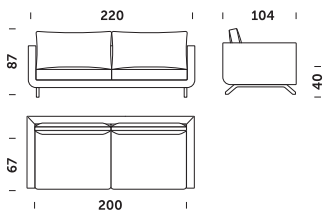

Sofa 2 L/R freestanding or connectable

Corner sofa 2\*

Corner sofa 2 L/R\*

Corner sofa 2 with one armrest L/R\*

Armchair 90

Armchair 80

\*This module is necessary to build the corner sofa

# Pesto lounge *design Tomasz Augustyniak*

Sofa 3 lounge version freestanding

Sofa 3 lounge version L/R freestanding or connectable

Corner sofa 3 lounge version\*

Corner sofa 3 L/R lounge version\*

Corner sofa 3 with one armrest L/R lounge version\*

Sofa 2.5 lounge version freestanding

Sofa 2.5 L/R lounge version freestanding or connectable

Sofa 2 lounge version freestanding

Sofa 2 L/R lounge version freestanding or connectable

Corner sofa 2 lounge version\*