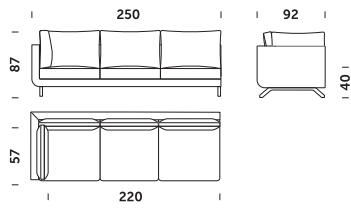

Sofa 3 freestanding

Sofa 3 L/R freestanding or connectable

Corner sofa 3\*

Corner sofa 3 L/R\*

Corner sofa 3 with one armrest L/R\*

Sofa 2.5 freestanding

Sofa 2.5 L/R freestanding or connectable

Sofa 2 freestanding

Sofa 2 L/R freestanding or connectable

Corner sofa 2\*

Corner sofa 2 L/R\*

Corner sofa 2 with one armrest L/R\*

Armchair 90

Armchair 80

\*This module is necessary to build the corner sofa

# Pesto lounge *design Tomasz Augustyniak*

Sofa 3 lounge version freestanding

Sofa 3 lounge version L/R freestanding or connectable

Corner sofa 3 lounge version\*

Corner sofa 3 L/R lounge version\*

Corner sofa 3 with one armrest L/R lounge version\*