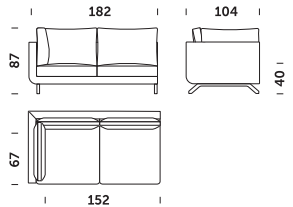

# Pesto lounge *design Tomasz Augustyniak*

Sofa 3 lounge version freestanding

Sofa 3 lounge version L/R freestanding or connectable

Corner sofa 3 lounge version\*

Corner sofa 3 L/R lounge version\*

Corner sofa 3 with one armrest L/R lounge version\*

Sofa 2.5 lounge version freestanding

Sofa 2.5 L/R lounge version freestanding or connectable

Sofa 2 lounge version freestanding

Sofa 2 L/R lounge version freestanding or connectable

Corner sofa 2 lounge version\*

Corner sofa 2 L/R lounge version\*

Corner sofa 2 lounge version with one armrest L/R\*

Armchair 90 lounge version

Armchair 80 lounge version

\*This module is necessary to build the corner sofa