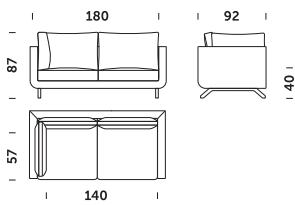

Sofa 3 freestanding

Sofa 3 L/R freestanding or connectable

Corner sofa 3\*

Corner sofa 3 L/R\*

Corner sofa 3 with one armrest L/R\*

Sofa 2.5 freestanding

Sofa 2.5 L/R freestanding or connectable

Sofa 2 freestanding

Sofa 2 L/R freestanding or connectable

Corner sofa 2\*

Corner sofa 2 L/R\*

Corner sofa 2 with one armrest L/R\*

Armchair 90

Armchair 80

\*This module is necessary to build the corner sofa

# Pesto lounge *design Tomasz Augustyniak*

Sofa 3 lounge version freestanding

Sofa 3 lounge version L/R freestanding or connectable

Corner sofa 3 lounge version\*

Corner sofa 3 L/R lounge version\*

Corner sofa 3 with one armrest L/R lounge version\*

Corner sofa 2 L/R lounge version\*

Corner sofa 2 lounge version with one armrest L/R\*

Armchair 90 lounge version

Armchair 80 lounge version

\*This module is necessary to build the corner sofa