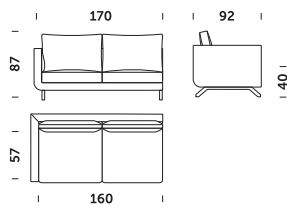

Sofa 3 freestanding

Sofa 3 L/R freestanding or connectable

Corner sofa 3\*

Corner sofa 3 L/R\*

Corner sofa 3 with one armrest L/R\*

Sofa 2.5 freestanding

Sofa 2.5 L/R freestanding or connectable

Sofa 2 freestanding

Sofa 2 L/R freestanding or connectable

Corner sofa 2\*

Corner sofa 2 L/R\*

Corner sofa 2 with one armrest L/R\*

Armchair 90

Armchair 80

\*This module is necessary to build the corner sofa

# Pesto lounge *design Tomasz Augustyniak*

Sofa 3 lounge version freestanding

Sofa 3 lounge version L/R freestanding or connectable

Corner sofa 3 lounge version\*

Corner sofa 3 L/R lounge version\*

Corner sofa 3 with one armrest L/R lounge version\*

Corner sofa 2 L/R lounge version\*

Corner sofa 2 lounge version with one armrest L/R\*

Armchair 90 lounge version

Armchair 80 lounge version

\*This module is necessary to build the corner sofa