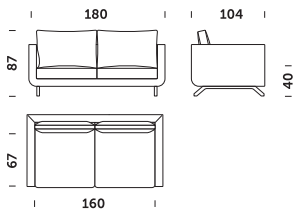

Sofa 2 L/R freestanding or connectable

Corner sofa 2\*

Corner sofa 2 L/R\*

Corner sofa 2 with one armrest L/R\*

Armchair 90

Armchair 80

\*This module is necessary to build the corner sofa

# Pesto lounge *design Tomasz Augustyniak*

Sofa 3 lounge version freestanding

Sofa 3 lounge version L/R freestanding or connectable

Corner sofa 3 lounge version\*

Corner sofa 3 L/R lounge version\*

Corner sofa 3 with one armrest L/R lounge version\*

Sofa 2.5 lounge version freestanding

Sofa 2.5 L/R lounge version freestanding or connectable

Sofa 2 lounge version freestanding

Sofa 2 L/R lounge version freestanding or connectable

Corner sofa 2 lounge version\*