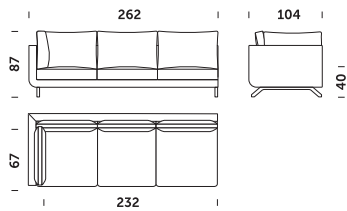

Sofa 2 L/R freestanding or connectable

Corner sofa 2\*

Corner sofa 2 L/R\*

Corner sofa 2 with one armrest L/R\*

Armchair 90

Armchair 80

\*This module is necessary to build the corner sofa

# Pesto lounge *design Tomasz Augustyniak*

Sofa 3 lounge version freestanding

Sofa 3 lounge version L/R freestanding or connectable

Corner sofa 3 lounge version\*

Corner sofa 3 L/R lounge version\*

Corner sofa 3 with one armrest L/R lounge version\*

Sofa 2.5 lounge version freestanding

Sofa 2.5 L/R lounge version freestanding or connectable

Sofa 2 lounge version freestanding

Sofa 2 L/R lounge version freestanding or connectable

Corner sofa 2 lounge version\*