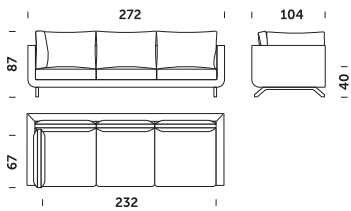

Sofa 2 L/R freestanding or connectable

Corner sofa 2\*

Corner sofa 2 L/R\*

Corner sofa 2 with one armrest L/R\*

Armchair 90

Armchair 80

\*This module is necessary to build the corner sofa

# Pesto lounge *design Tomasz Augustyniak*

Sofa 3 lounge version freestanding

Sofa 3 lounge version L/R freestanding or connectable

Corner sofa 3 lounge version\*

Corner sofa 3 L/R lounge version\*

Corner sofa 3 with one armrest L/R lounge version\*

Sofa 2.5 lounge version freestanding

Sofa 2.5 L/R lounge version freestanding or connectable

Sofa 2 lounge version freestanding

Sofa 2 L/R lounge version freestanding or connectable

Corner sofa 2 lounge version\*