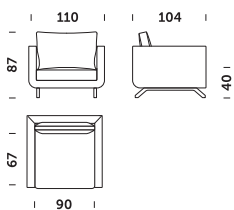

# Pesto lounge *design Tomasz Augustyniak*

Sofa 3 lounge version freestanding

Sofa 3 lounge version L/R freestanding or connectable

Corner sofa 3 lounge version\*

Corner sofa 3 L/R lounge version\*

Corner sofa 3 with one armrest L/R lounge version\*

Sofa 2.5 lounge version freestanding

Sofa 2.5 L/R lounge version freestanding or connectable

Sofa 2 lounge version freestanding

Sofa 2 L/R lounge version freestanding or connectable

Corner sofa 2 lounge version\*

Corner sofa 2 L/R lounge version\*

Corner sofa 2 lounge version with one armrest L/R\*

Armchair 90 lounge version

Armchair 80 lounge version

\*This module is necessary to build the corner sofa