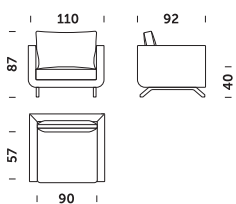

Sofa 3 freestanding

Sofa 3 L/R freestanding or connectable

Corner sofa 3\*

Corner sofa 3 L/R\*

Corner sofa 3 with one armrest L/R\*

Sofa 2.5 freestanding

Sofa 2.5 L/R freestanding or connectable

Sofa 2 freestanding

Sofa 2 L/R freestanding or connectable

Corner sofa 2\*

Corner sofa 2 L/R\*

Corner sofa 2 with one armrest L/R\*

Armchair 90

Armchair 80

\*This module is necessary to build the corner sofa

# Pesto lounge *design Tomasz Augustyniak*

Sofa 3 lounge version freestanding

Sofa 3 lounge version L/R freestanding or connectable

Corner sofa 3 lounge version\*

Corner sofa 3 L/R lounge version\*

Corner sofa 3 with one armrest L/R lounge version\*

Sofa 2.5 lounge version freestanding

Sofa 2.5 L/R lounge version freestanding or connectable

Sofa 2 lounge version freestanding

Sofa 2 L/R lounge version freestanding or connectable

Corner sofa 2 lounge version\*