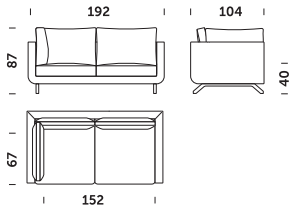

# Pesto lounge *design Tomasz Augustyniak*

Sofa 3 lounge version freestanding

Sofa 3 lounge version L/R freestanding or connectable

Corner sofa 3 lounge version\*

Corner sofa 3 L/R lounge version\*

Corner sofa 3 with one armrest L/R lounge version\*

Sofa 2.5 lounge version freestanding

Sofa 2.5 L/R lounge version freestanding or connectable

Sofa 2 lounge version freestanding

Sofa 2 L/R lounge version freestanding or connectable

Corner sofa 2 lounge version\*

Corner sofa 2 L/R lounge version\*

Corner sofa 2 lounge version with one armrest L/R\*

Armchair 90 lounge version

Armchair 80 lounge version

\*This module is necessary to build the corner sofa