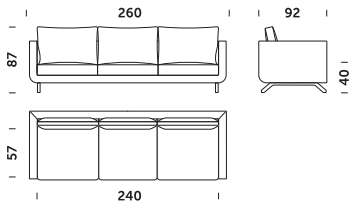

Sofa 3 freestanding

Sofa 3 L/R freestanding or connectable

Corner sofa 3\*

Corner sofa 3 L/R\*

Corner sofa 3 with one armrest L/R\*

Sofa 2.5 freestanding

Sofa 2.5 L/R freestanding or connectable

Sofa 2 freestanding

Sofa 2 L/R freestanding or connectable

Corner sofa 2\*

Corner sofa 2 L/R\*

Corner sofa 2 with one armrest L/R\*

Armchair 90

Armchair 80

\*This module is necessary to build the corner sofa

# Pesto lounge *design Tomasz Augustyniak*

Sofa 3 lounge version freestanding

Sofa 3 lounge version L/R freestanding or connectable

Corner sofa 3 lounge version\*

Corner sofa 3 L/R lounge version\*

Corner sofa 3 with one armrest L/R lounge version\*