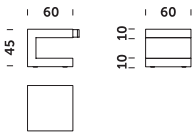

Nuna *design Comforty, 2009*

Use: bench for home interiors and public spaces

Top: two surface finishing variants available:

- veneered: varnished furniture board top in the Comforty veneer collection colours.
- varnished: MDF board top in the RAL palette colours

Attention: due to vulnerability to scratching, the MDF version in the RAL palette colours is available only with quartz particles or with gloss

ADDITIONAL INFORMATION: high gloss version is also available with the following veneers: straight-grained and grain pattern; high gloss is unavailable with natural oak

Available wooden surface types:

Group	Type
A	super matt: natural oak
B	semi matt: whitened oak, Gordon Brown oak, brown oak, black oak, American walnut* matt: Alpi Graphite oak high gloss: MDF in RAL colours* matt: MDF in RAL colours with quartz particles
C	semi matt: ebony*, rosewood* matt: Noa oak

*high gloss version available at 30% additional charge

finishing

semi matt

gloss

Comforty przedstawia w swojej ofercie podstawową listę towarów, jednocześnie zastrzega sobie prawo do czasowego ograniczenia dostępności lub wycofania poszczególnych produktów z oferty bez podania przyczyny, zmiany cen lub dodania nowych produktów i zmiany parametrów technicznych towarów już zamieszczonych w ofercie. Cennik nie stanowi oferty handlowej w rozumieniu art. 66 § 1 Kodeksu Cywilnego. Ceny towarów znajdujących się w ofercie są podane w złotych polskich i zawierają podatek VAT. EXW - Nowe Skalmierzyce, Polska/Poland