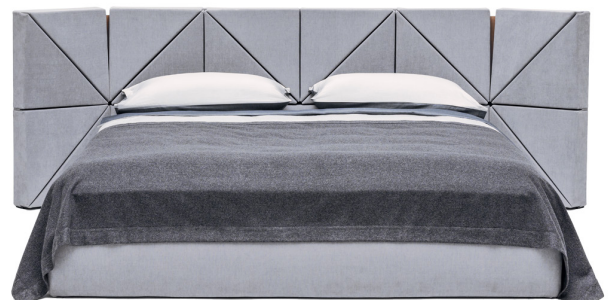

Floe *design Dorota Koziara, 2015*

Use: bed for home interiors and public spaces

Structure:

- upholstered frame made of furniture board with elements of hardwood and plywood
- spring slats

Headboard: polyurethane foam, polyester nonwoven fabric

ADDITIONAL INFORMATION:

- headboard can be ordered as standard or extended with additional moving side panels, fixed with a band of thick leather
- leather available in natural colour, brown and black

Our selection of finishings and fabrics is available from

www.comforty.pl/probnik.

Comforty showrooms and our authorised representatives.

Wooden surface types available – version with side panels

Group	Type
-------	------

A, B, C	super matt: natural oak matt: Alpi Graphite oak, Noa oak semi matt: brown oak, whitened oak, Gordon Brown oak, black oak, American walnut*, rosewood*, ebony*
---------	--

* high gloss version available

High with side panels

High without side panels

Low with side panels

Low without side panels