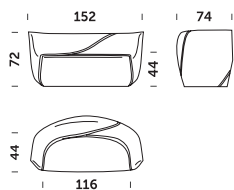

Sofa 2

Armchair

360° memory return swivel base armchair