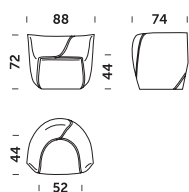

Sofa 2

Armchair

360° memory return swivel base armchair