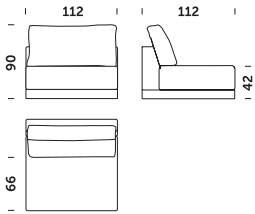

Badu modules are available in two depths:

112 cm (seat depth 66 cm) and 102 cm (seat depth 56 cm)

Our selection of finishings and fabrics is available from

www.comforty.pl/probnik,

Comforty showrooms and our authorised representatives.

Additional option

Selected configurations of Badu modules:

Armrest 40 + M110 + M110 + R + M110 + M110 + Armrest 40

Armrest 40 + M110 + M110 + Footstool 110 x 110 + M110 + M110 + Armrest 40

Armrest 20 + M110 + M110 + R + M110

Module 110 high

module lounge

module regular

Module 110 low

module lounge

module regular

Module 100 high

module lounge

Footstool 1/4: 110 x 110

Footstool 1/4: 100 x 100

Armrest 40 cm L/R

module lounge

module regular

Armrest 30 cm L/R

module lounge

module regular