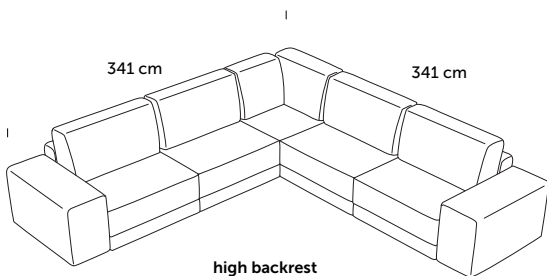

Badu *design Tomasz Augustyniak, 2008*

Use: modular sofa set for domestic interiors and, in a synthetic version, for public spaces

Structure: frame of elements of hardwood and plywood

Seat: spring slats and Bonell springs covered with high-resilience foam, Visco-elastic foam ("memory foam") filling, down

Attention! Seat and backrest cushions require regular fluffing up to restore their original look

Footstool 1/4: spring slats replaced with webbing straps

Backrest: high-resilience foam, down filling (Attention! Seat and backrest cushions require regular fluffing up to restore their original look)

Base: plastic glides

ADDITIONAL INFORMATION:

- Badu is available with synthetic filling, recommended to people with allergies
- synthetic filling gives the seat a more controlled look, it does not require fluffing up and functions well in public spaces

Badu modules are available in two depths:

112 cm (seat depth 66 cm) and 102 cm (seat depth 56 cm)

Our selection of finishings and fabrics is available from

www.comforty.pl/probnik,

Comforty showrooms and our authorised representatives.

Additional option

Selected configurations of Badu modules:

Armrest 40 + M110 + M110 + R + M110 + M110 + Armrest 40