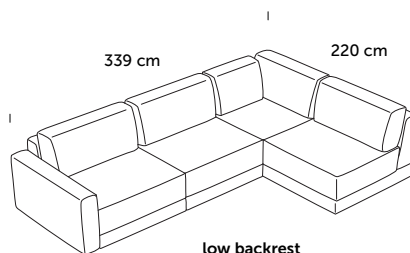

Armrest 20 + M110 + M110 + R + M110