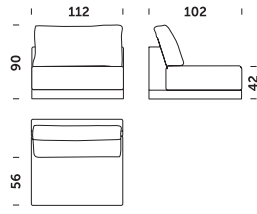

module regular