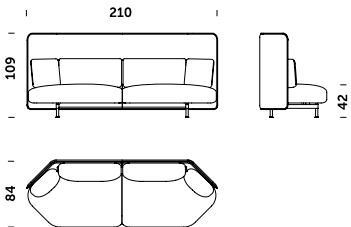

Device charging port

House

House Block

BLOCK - Covered body version: HB - high back, LB - Low back

Sofa 2 block LB square

2 seater sofas – edges angled at 45 degrees

Sofa 2 built-up LB diamond angle 45°

pufy zabudowane do ziemi

house block

diamond block

large pentagon block

small pentagon block

Open body version – legs made of wood or metal: HB - high back, LB - Low back

Sofa 2 woden/metal legs HB square

Sofa 2 woden/metal legs LB square

sofy 3 osobowe budowania narożników, siedziska zestawiane pod kątem 45 stopni

Sofa 2 HB woden/metal legs diamond angle 45°

Sofa 2 LB woden/metal legs diamond angle 45°

Footrests with metal legs

house bench