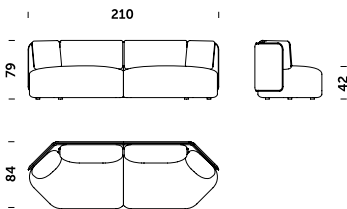

Device charging port

House

House Block

BLOCK - Covered body version: HB - high back, LB - Low back

Sofa 2 block LB square

2 seater sofas – edges angled at 45 degrees

Sofa 2 built-up LB diamond angle 45°

pufy zabudowane do ziemi

house block

diamond block

large pentagon block

small pentagon block

Open body version – legs made of wood or metal: HB - high back, LB - Low back

Sofa 2 woden/metal legs HB square

Sofa 2 woden/metal legs LB square