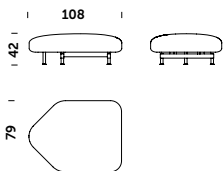

Device charging port

House

House Block

BLOCK - Covered body version: HB - high back, LB - Low back

Sofa 2 block LB square

2 seater sofas – edges angled at 45 degrees

Sofa 2 built-up LB diamond angle 45°

pufy zabudowane do ziemi

house block

diamond block

large pentagon block

small pentagon block

Open body version – legs made of wood or metal: HB - high back, LB - Low back

Sofa 2 woden/metal legs HB square

Sofa 2 woden/metal legs LB square

sofy 3 osobowe budowania narożników, siedziska zestawiane pod kątem 45 stopni

Sofa 2 HB woden/metal legs diamond angle 45°

Sofa 2 LB woden/metal legs diamond angle 45°

Footrests with metal legs

house bench

diamond bench

large pentagon bench

small pentagon bench