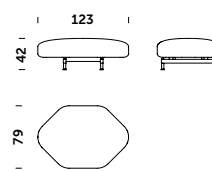

Device charging port

House

House Block

BLOCK - Covered body version: HB - high back, LB - Low back

Sofa 2 block LB square

2 seater sofas – edges angled at 45 degrees

Sofa 2 built-up LB diamond angle 45°

pufy zabudowane do ziemi

house block

diamond block

large pentagon block

small pentagon block

Open body version – legs made of wood or metal: HB - high back, LB - Low back

Sofa 2 woden/metal legs HB square

Sofa 2 woden/metal legs LB square

sofy 3 osobowe budowania narożników, siedziska zestawiane pod kątem 45 stopni

Sofa 2 HB woden/metal legs diamond angle 45°

Sofa 2 LB woden/metal legs diamond angle 45°

Footrests with metal legs

house bench

diamond bench

large pentagon bench

small pentagon bench