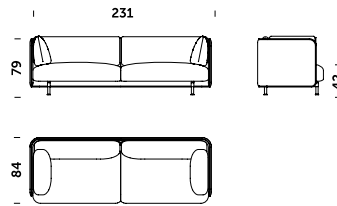

Device charging port

House

House Block

BLOCK - Covered body version: HB - high back, LB - Low back

Sofa 2 block LB square

2 seater sofas – edges angled at 45 degrees

Sofa 2 built-up LB diamond angle 45°

pufy zabudowane do ziemi

house block

diamond block

large pentagon block

small pentagon block

Open body version – legs made of wood or metal: HB - high back, LB - Low back

Sofa 2 woden/metal legs HB square

Sofa 2 woden/metal legs LB square

sofy 3 osobowe budowania narożników, siedziska zestawiane pod kątem 45 stopni

Sofa 2 HB woden/metal legs diamond angle 45°

Sofa 2 LB woden/metal legs diamond angle 45°

Footrests with metal legs

house bench