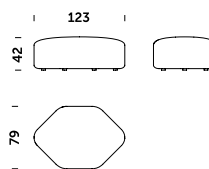

diamond block