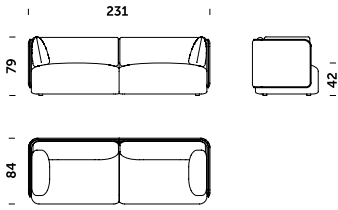

Device charging port

House

House Block

BLOCK - Covered body version: HB - high back, LB - Low back

Sofa 2 block LB square

2 seater sofas – edges angled at 45 degrees

Sofa 2 built-up LB diamond angle 45°

pufy zabudowane do ziemi

house block

diamond block

large pentagon block

small pentagon block

Open body version – legs made of wood or metal: HB - high back, LB - Low back

Sofa 2 woden/metal legs HB square

Sofa 2 woden/metal legs LB square