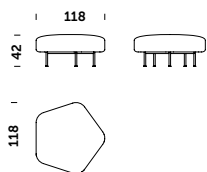

Device charging port

House

House Block

BLOCK - Covered body version: HB - high back, LB - Low back

Sofa 2 block LB square

2 seater sofas – edges angled at 45 degrees

Sofa 2 built-up LB diamond angle 45°

pufy zabudowane do ziemi

house block

diamond block

large pentagon block

small pentagon block

Open body version – legs made of wood or metal: HB - high back, LB - Low back

Sofa 2 woden/metal legs HB square

Sofa 2 woden/metal legs LB square

sofy 3 osobowe budowania narożników, siedziska zestawiane pod kątem 45 stopni

Sofa 2 HB woden/metal legs diamond angle 45°

Sofa 2 LB woden/metal legs diamond angle 45°

Footrests with metal legs

house bench

diamond bench

large pentagon bench

small pentagon bench