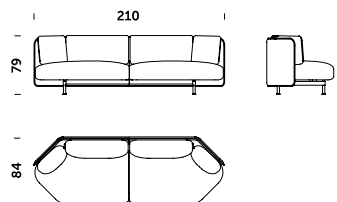

Device charging port

House

House Block

BLOCK - Covered body version: HB - high back, LB - Low back

Sofa 2 block LB square

2 seater sofas – edges angled at 45 degrees

Sofa 2 built-up LB diamond angle 45°

pufy zabudowane do ziemi

house block

diamond block

large pentagon block

small pentagon block

Open body version – legs made of wood or metal: HB - high back, LB - Low back

Sofa 2 woden/metal legs HB square

Sofa 2 woden/metal legs LB square

sofy 3 osobowe budowania narożników, siedziska zestawiane pod kątem 45 stopni

Sofa 2 HB woden/metal legs diamond angle 45°

Sofa 2 LB woden/metal legs diamond angle 45°

Footrests with metal legs

house bench