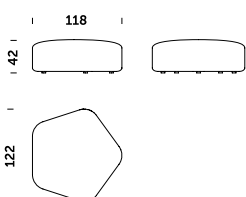

large pentagon block