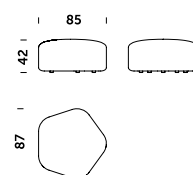

Device charging port

House

House Block

BLOCK - Covered body version: HB - high back, LB - Low back

Sofa 2 block LB square

2 seater sofas – edges angled at 45 degrees

Sofa 2 built-up LB diamond angle 45°

pufy zabudowane do ziemi

house block

diamond block

large pentagon block

small pentagon block

Open body version – legs made of wood or metal: HB - high back, LB - Low back

Sofa 2 woden/metal legs HB square

Sofa 2 woden/metal legs LB square