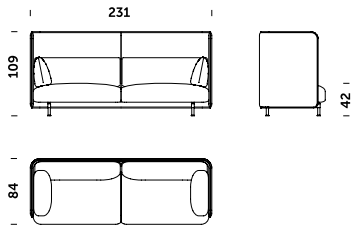

Device charging port

House

House Block

BLOCK - Covered body version: HB - high back, LB - Low back

Sofa 2 block LB square

2 seater sofas – edges angled at 45 degrees

Sofa 2 built-up LB diamond angle 45°

pufy zabudowane do ziemi

house block

diamond block

large pentagon block

small pentagon block

Open body version – legs made of wood or metal: HB - high back, LB - Low back

Sofa 2 woden/metal legs HB square

Sofa 2 woden/metal legs LB square

sofy 3 osobowe budowania narożników, siedziska zestawiane pod kątem 45 stopni

Sofa 2 HB woden/metal legs diamond angle 45°

Sofa 2 LB woden/metal legs diamond angle 45°

Footrests with metal legs

house bench