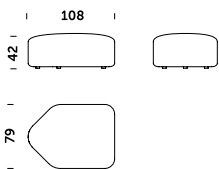

pufy zabudowane do ziemi

house block